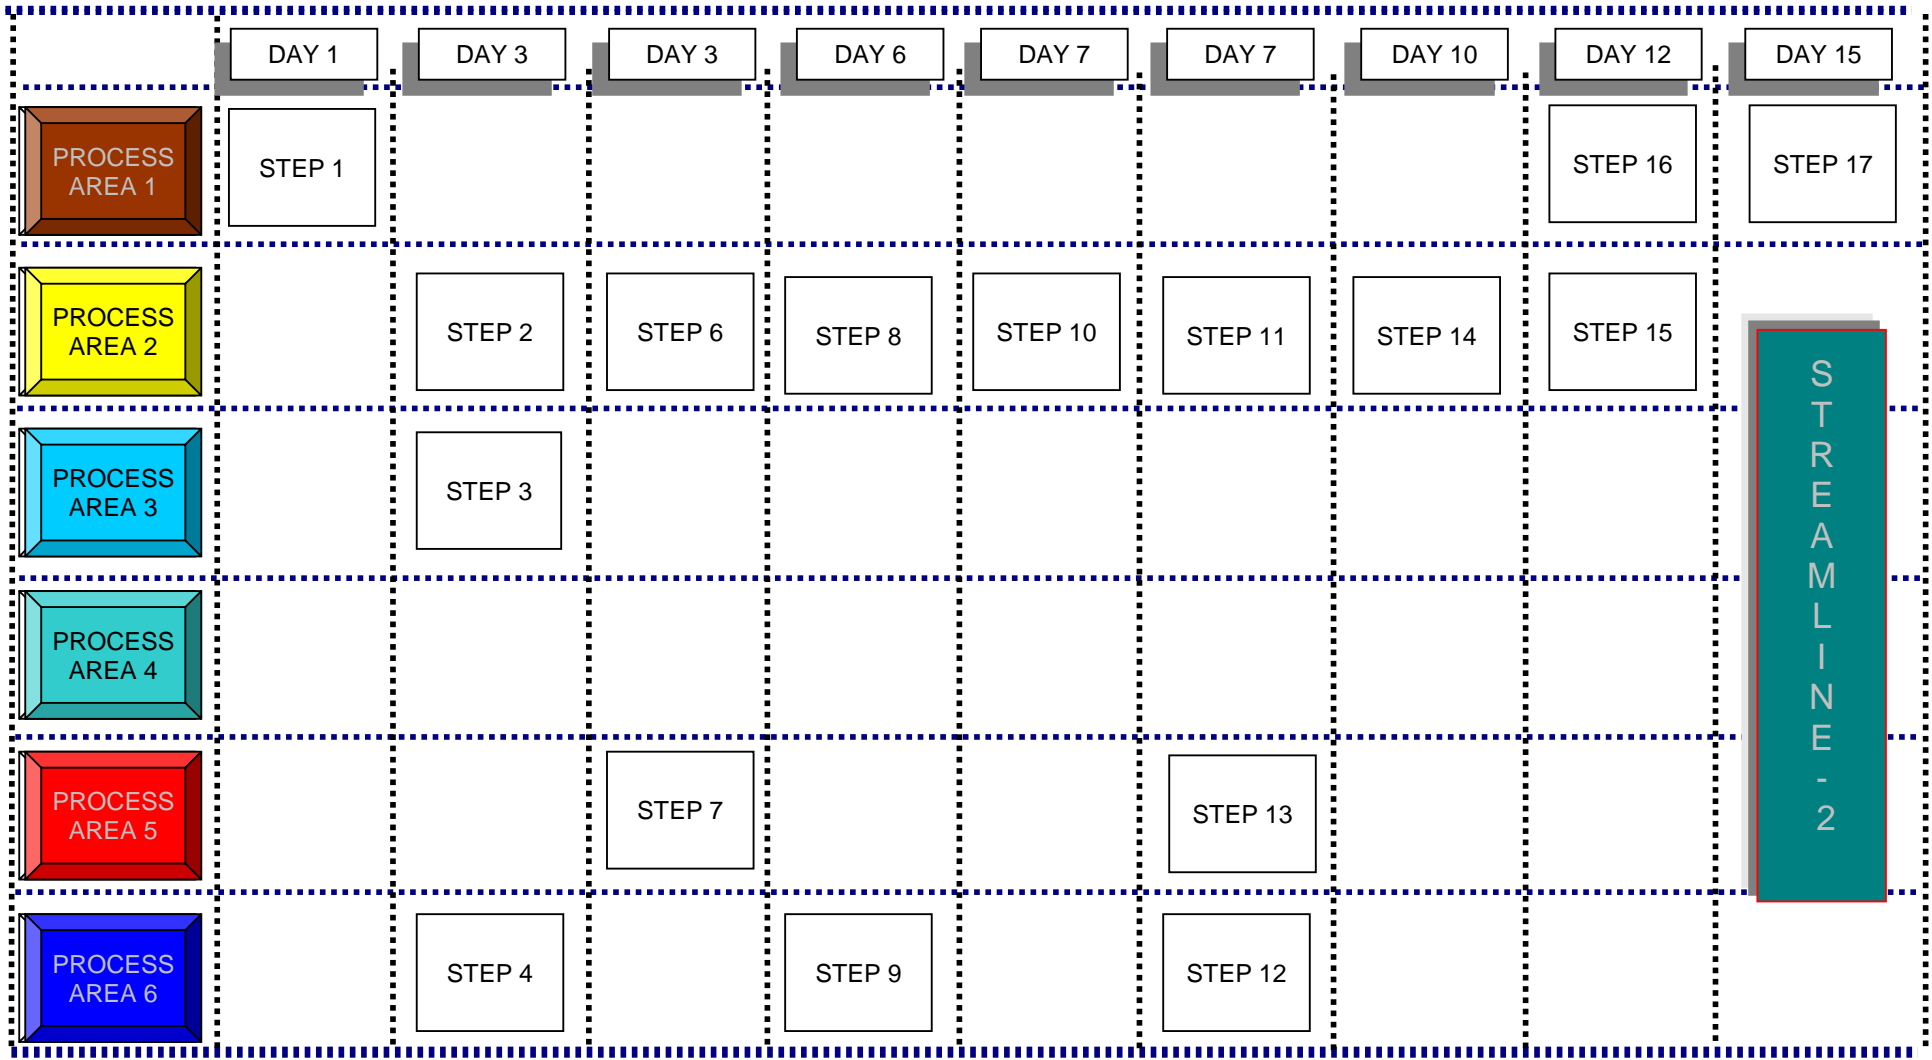

# BUSINESS PROCESS ACTIVITY MAP

ACTIVITIES OVER TIME MOVE FROM LEFT TO RIGHT