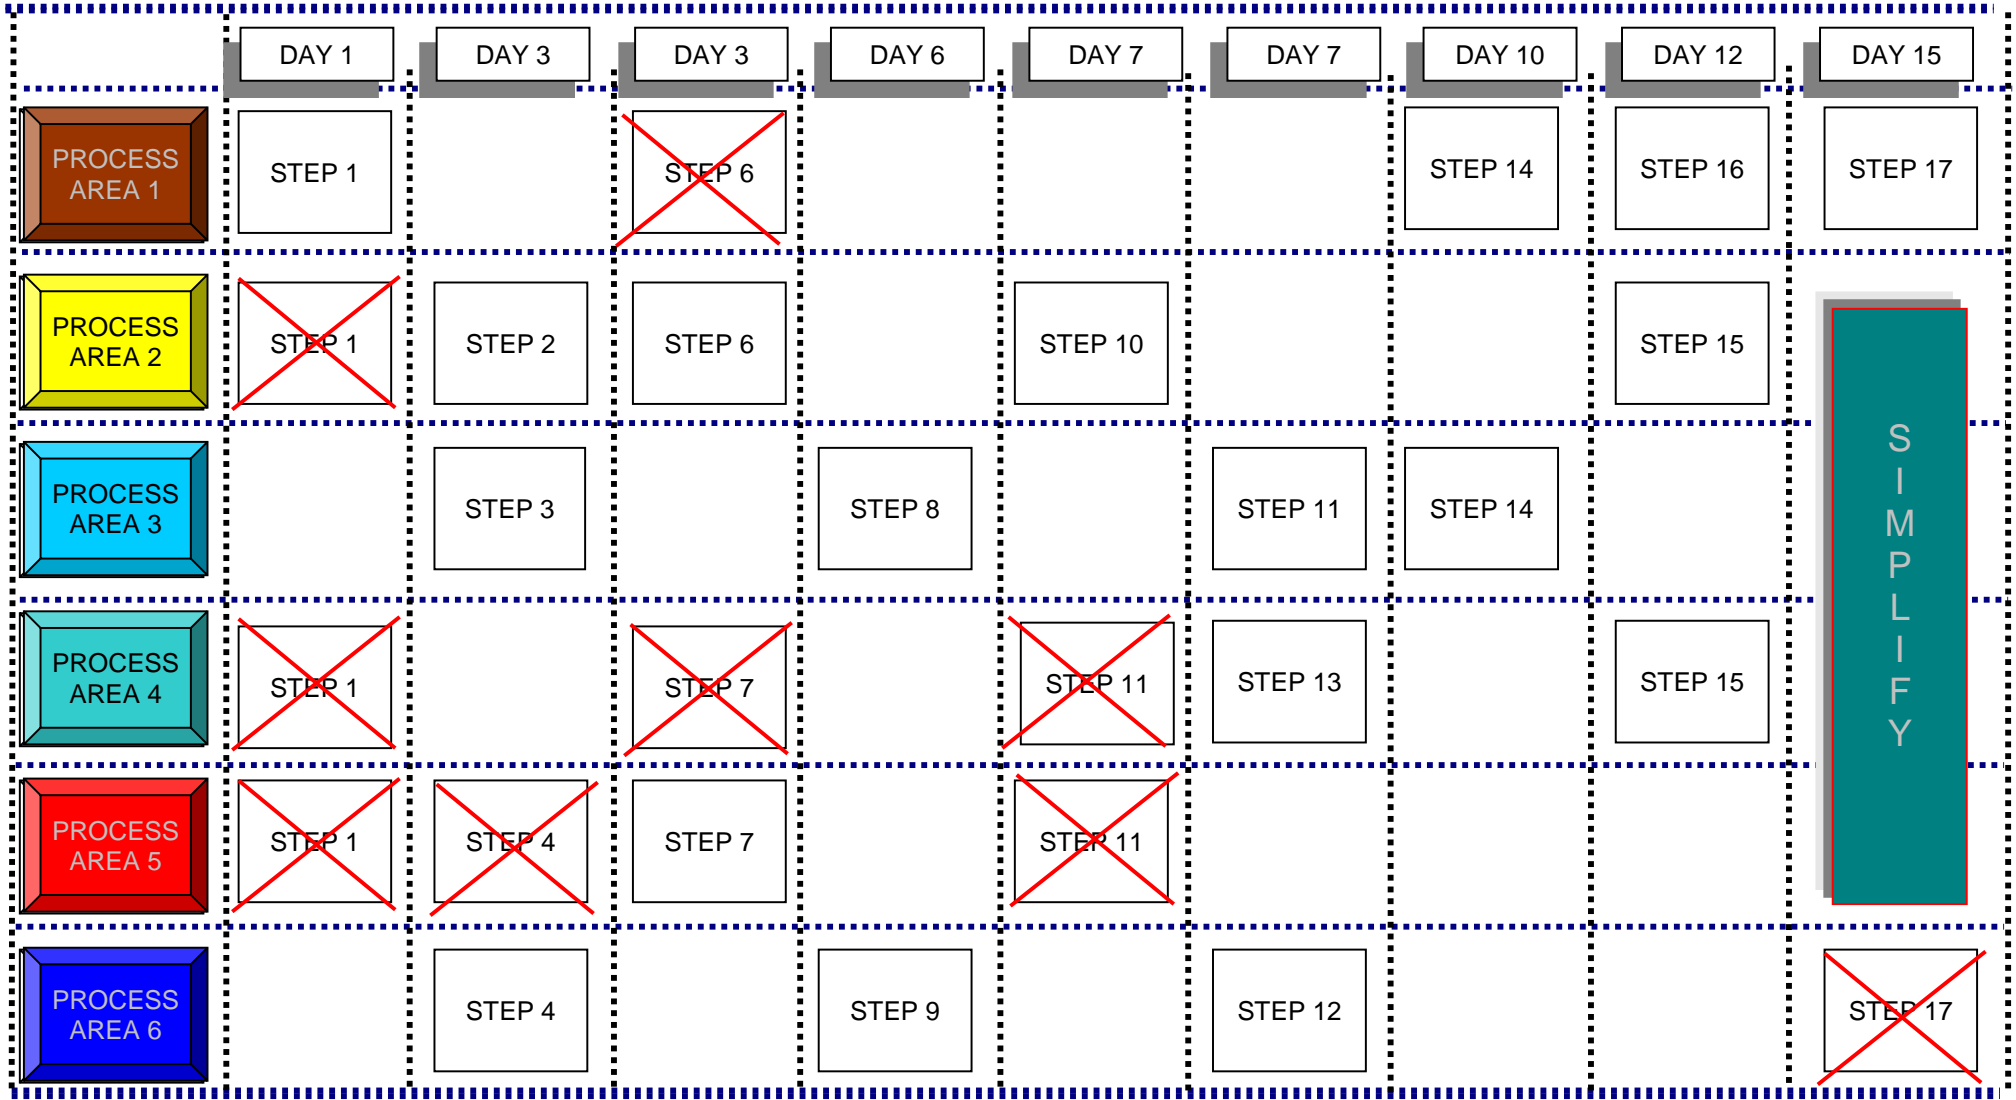

# BUSINESS PROCESS ACTIVITY MAP

ACTIVITIES OVER TIME MOVE FROM LEFT TO RIGHT