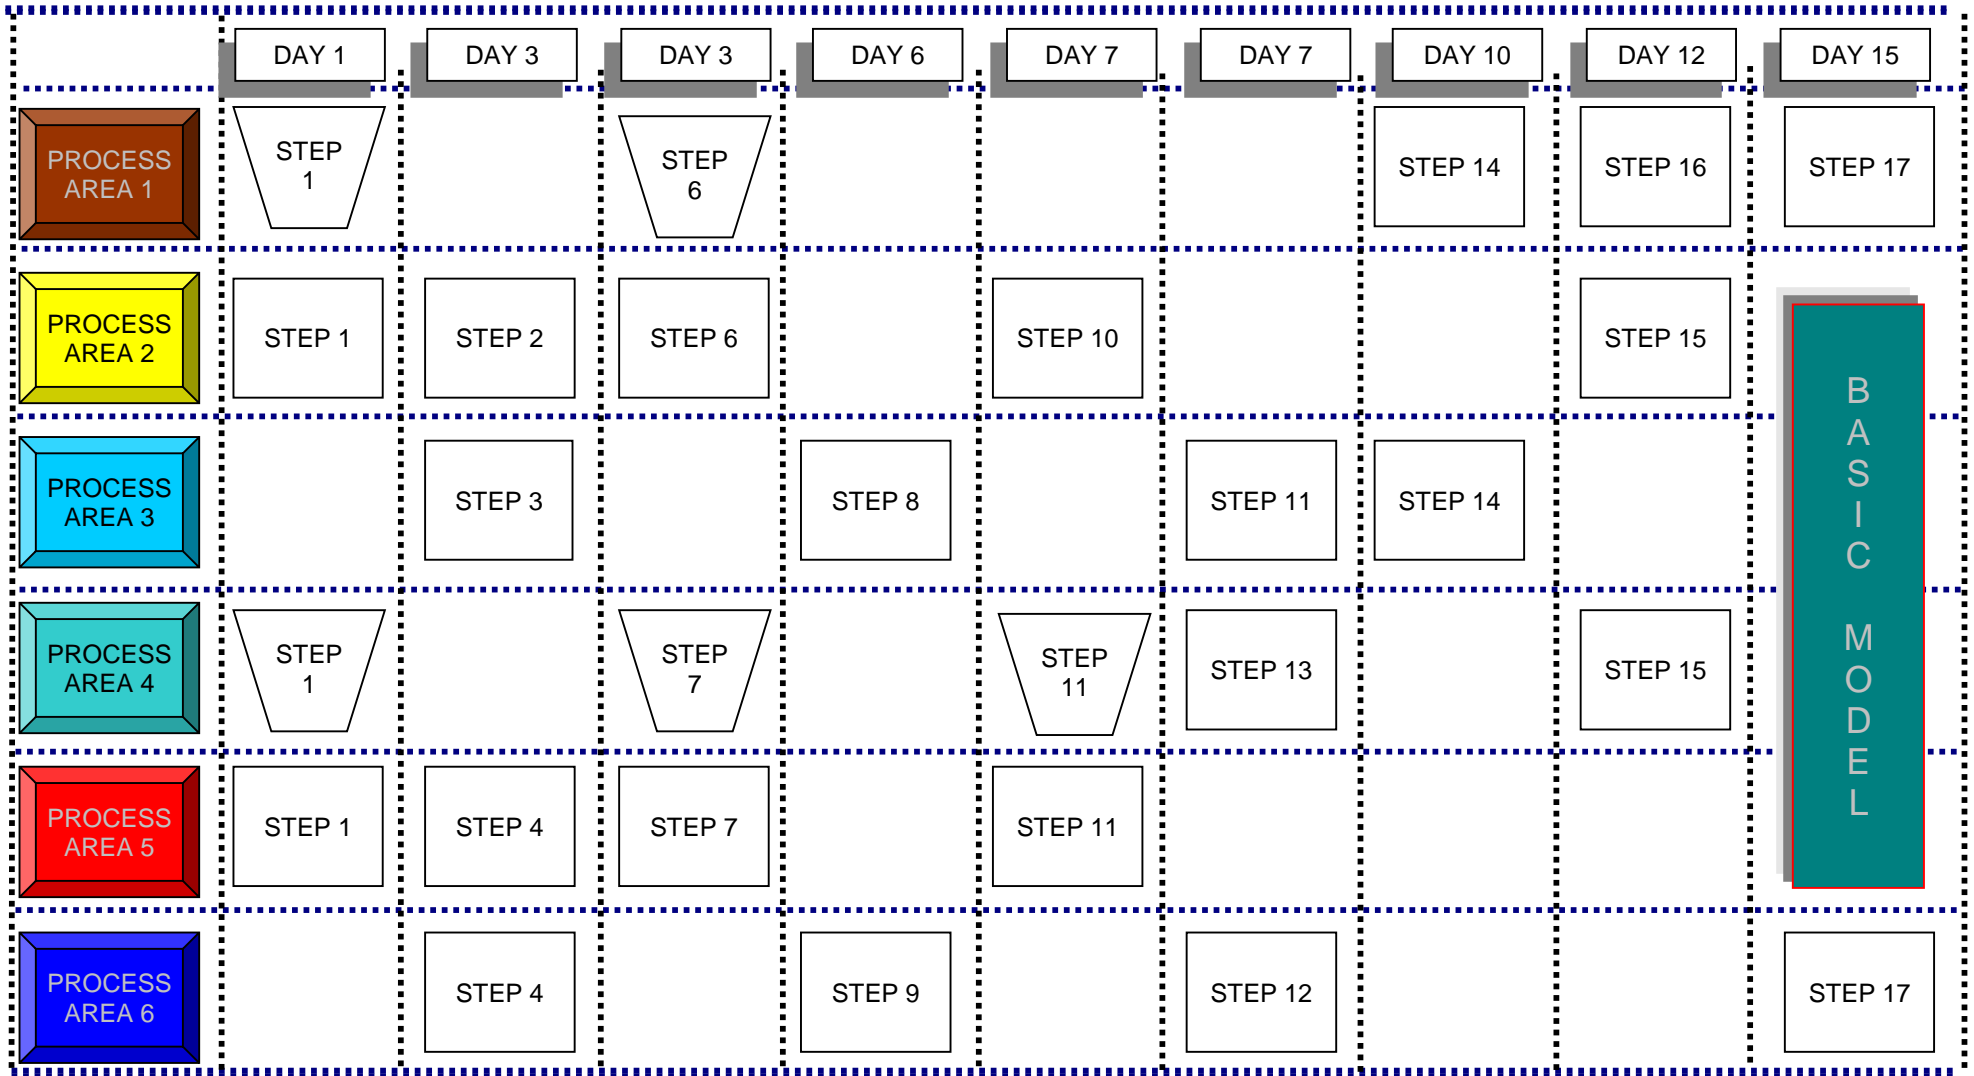

# BUSINESS PROCESS ACTIVITY MAP

ACTIVITIES OVER TIME MOVE FROM LEFT TO RIGHT