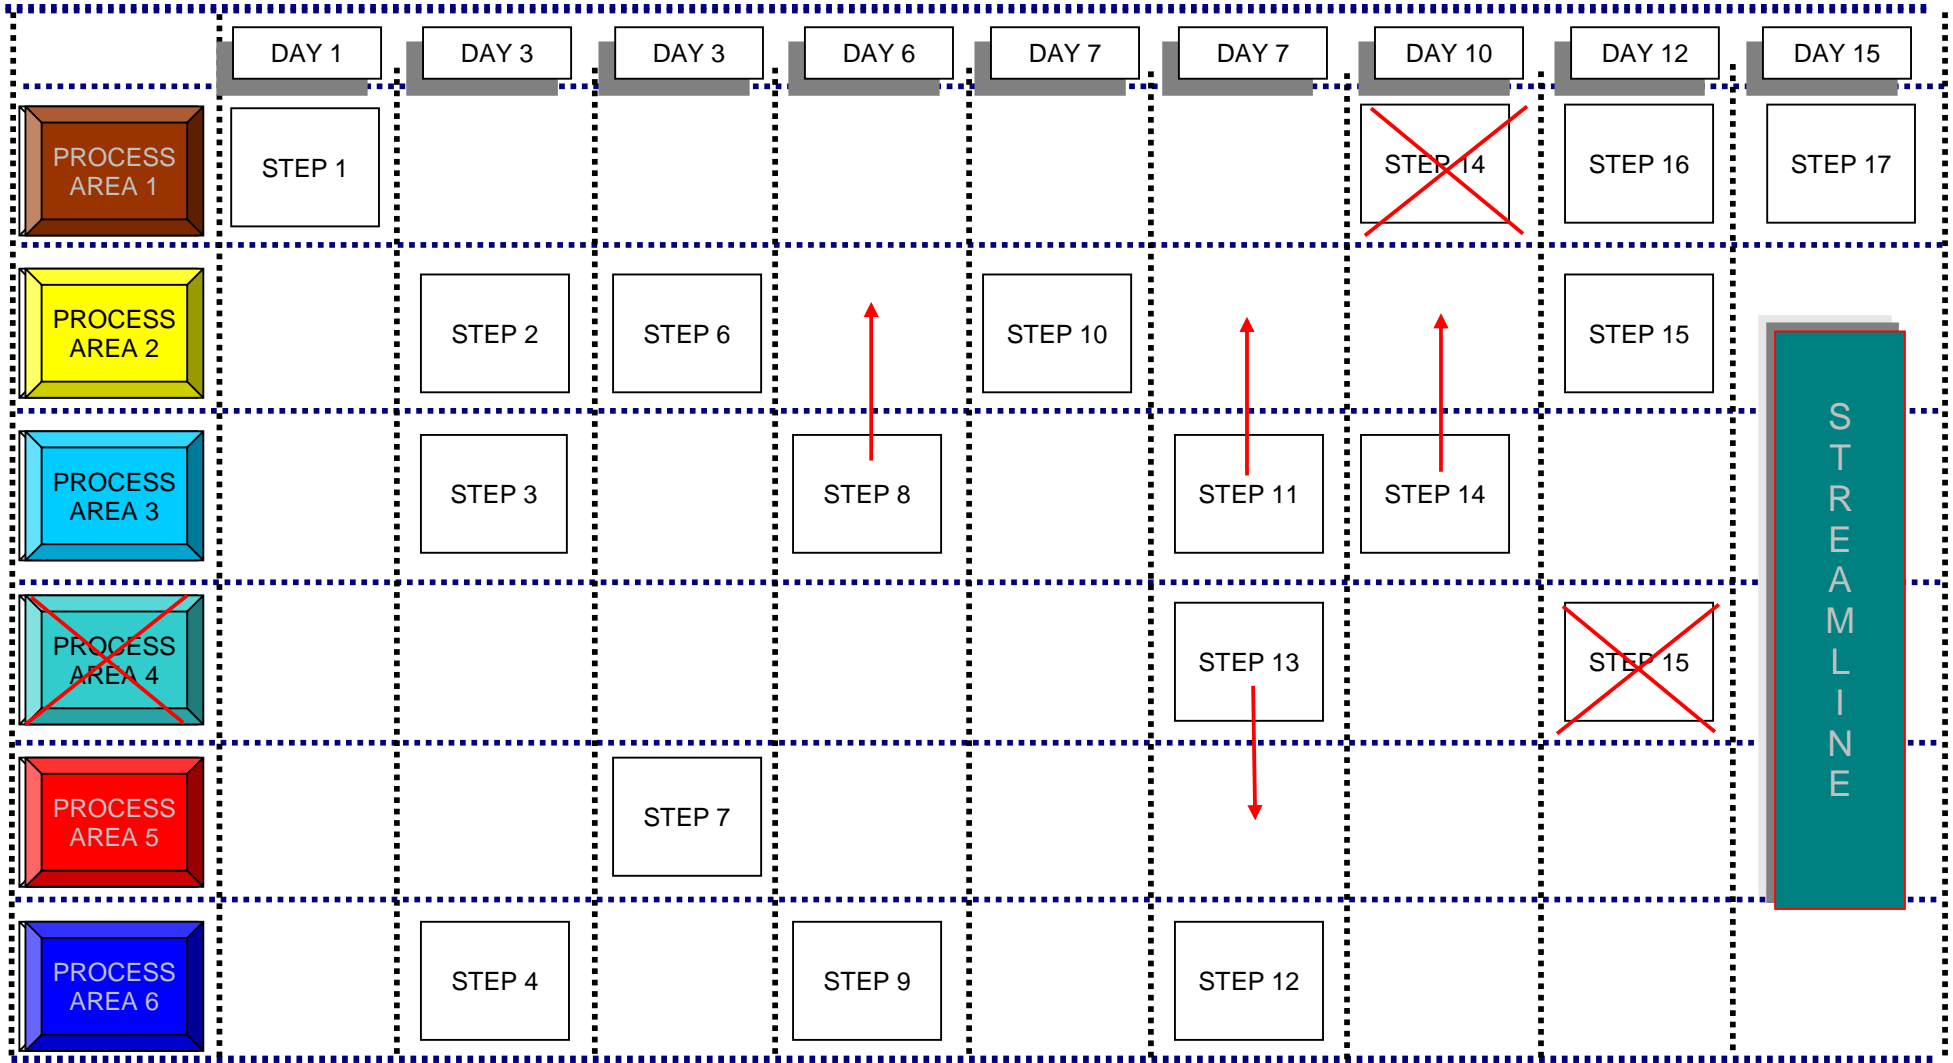

# BUSINESS PROCESS ACTIVITY MAP

ACTIVITIES OVER TIME MOVE FROM LEFT TO RIGHT